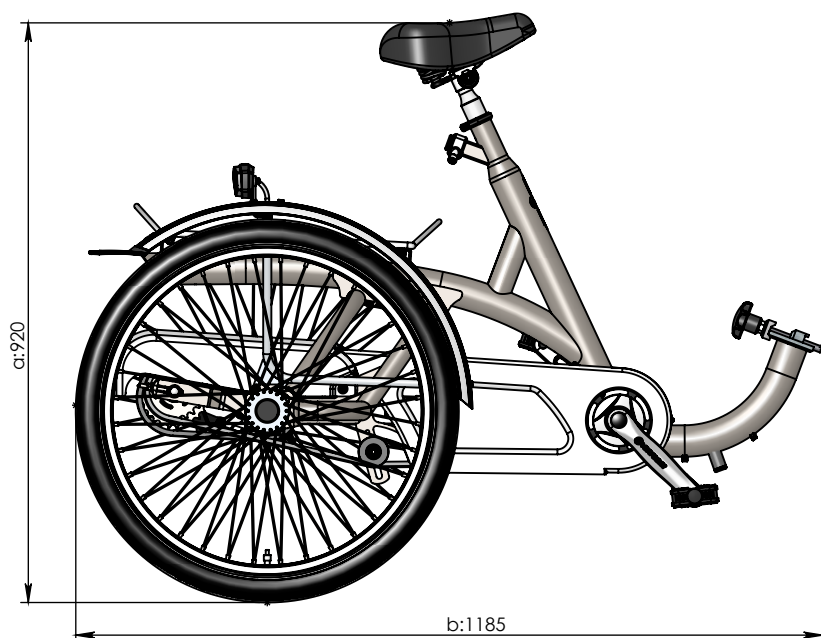

vanraam®
Let's all cycle

Divisible frame

a = height 920 mm

b = maximum length 1185 mm

c = height 1240 mm

d = maximum length 748 mm

For full size see main drawing