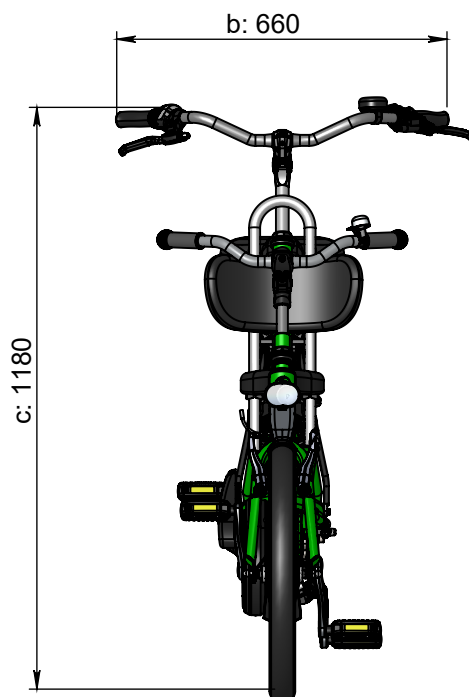

vanraam®
Let's all cycle

Standard frame size

a = maximum length 2440 mm
b = maximum width 660 mm
c = height 1180 mm
d = inseam child 500 mm - 620 mm
e = inseam driver 770 mm - 890 mm
f = frame height child 300 mm
g = frame height driver 520 mm
h = standover height child 360 mm
i = standover height driver 430 mm
j = seat height child 625 mm - 700 mm
k = seat height driver 865 mm - 980 mm
l = maximum backrest height 425 mm (optional)

Frame size

Frontside 39 cm, Backside 52 cm
d = inseam 590 mm - 710 mm
f = frameheight 390 mm
j = seat height 715 mm - 790 mm

Frame size

Frontside 26 cm, Backside 52 cm
d = inseam 460 mm - 580 mm
f = frameheight 260 mm
j = seat height 585 mm - 660 mm

Frame size

Frontside 30 cm, Backside 61 cm
e = inseam 860 mm - 980 mm
g = frameheight 610 mm
k = seat height 955 mm - 1070 mm

Frame size

Frontside 30 cm, Backside 43 cm
e = inseam 680 mm - 800 mm
g = frameheight 430 mm
k = seat height 775 mm - 890 mm