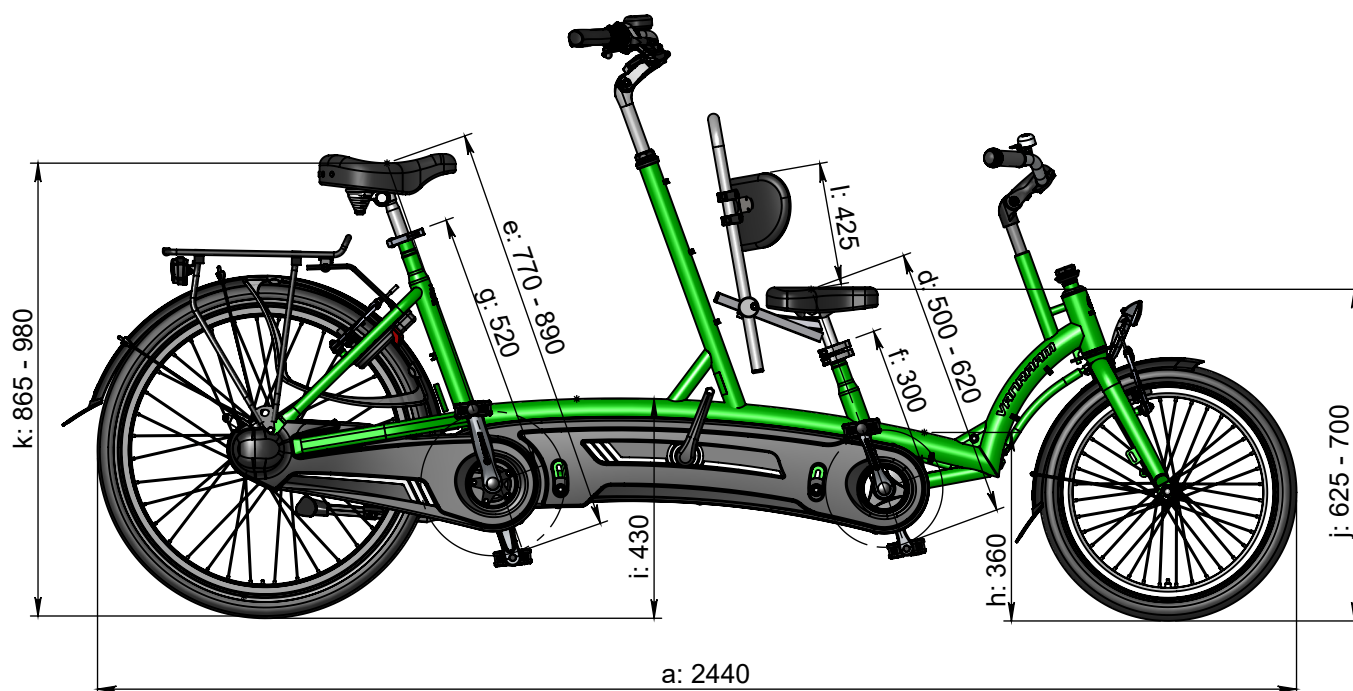

vanraam®
Let's all cycle

Standard frame size

a = maximum length 2440 mm
b = maximum width 660 mm
c = height 1180 mm
d = inseam child 500 mm - 620 mm
e = inseam driver 770 mm - 890 mm
f = frame height child 300 mm
g = frame height driver 520 mm
h = standover height child 360 mm
i = standover height driver 430 mm
j = seat height child 625 mm - 700 mm
k = seat height driver 865 mm - 980 mm
l = maximum backrest height 425 mm (optional)

Frame size

Frontside 39 cm, Backside 52 cm
d = inseam 590 mm - 710 mm
f = frameheight 390 mm
j = seat height 715 mm - 790 mm

Frame size

Frontside 26 cm, Backside 52 cm
d = inseam 460 mm - 580 mm
f = frameheight 260 mm
j = seat height 585 mm - 660 mm

Frame size

Frontside 30 cm, Backside 61 cm
e = inseam 860 mm - 980 mm
g = frameheight 610 mm
k = seat height 955 mm - 1070 mm

Frame size

Frontside 30 cm, Backside 43 cm
e = inseam 680 mm - 800 mm
g = frameheight 430 mm
k = seat height 775 mm - 890 mm